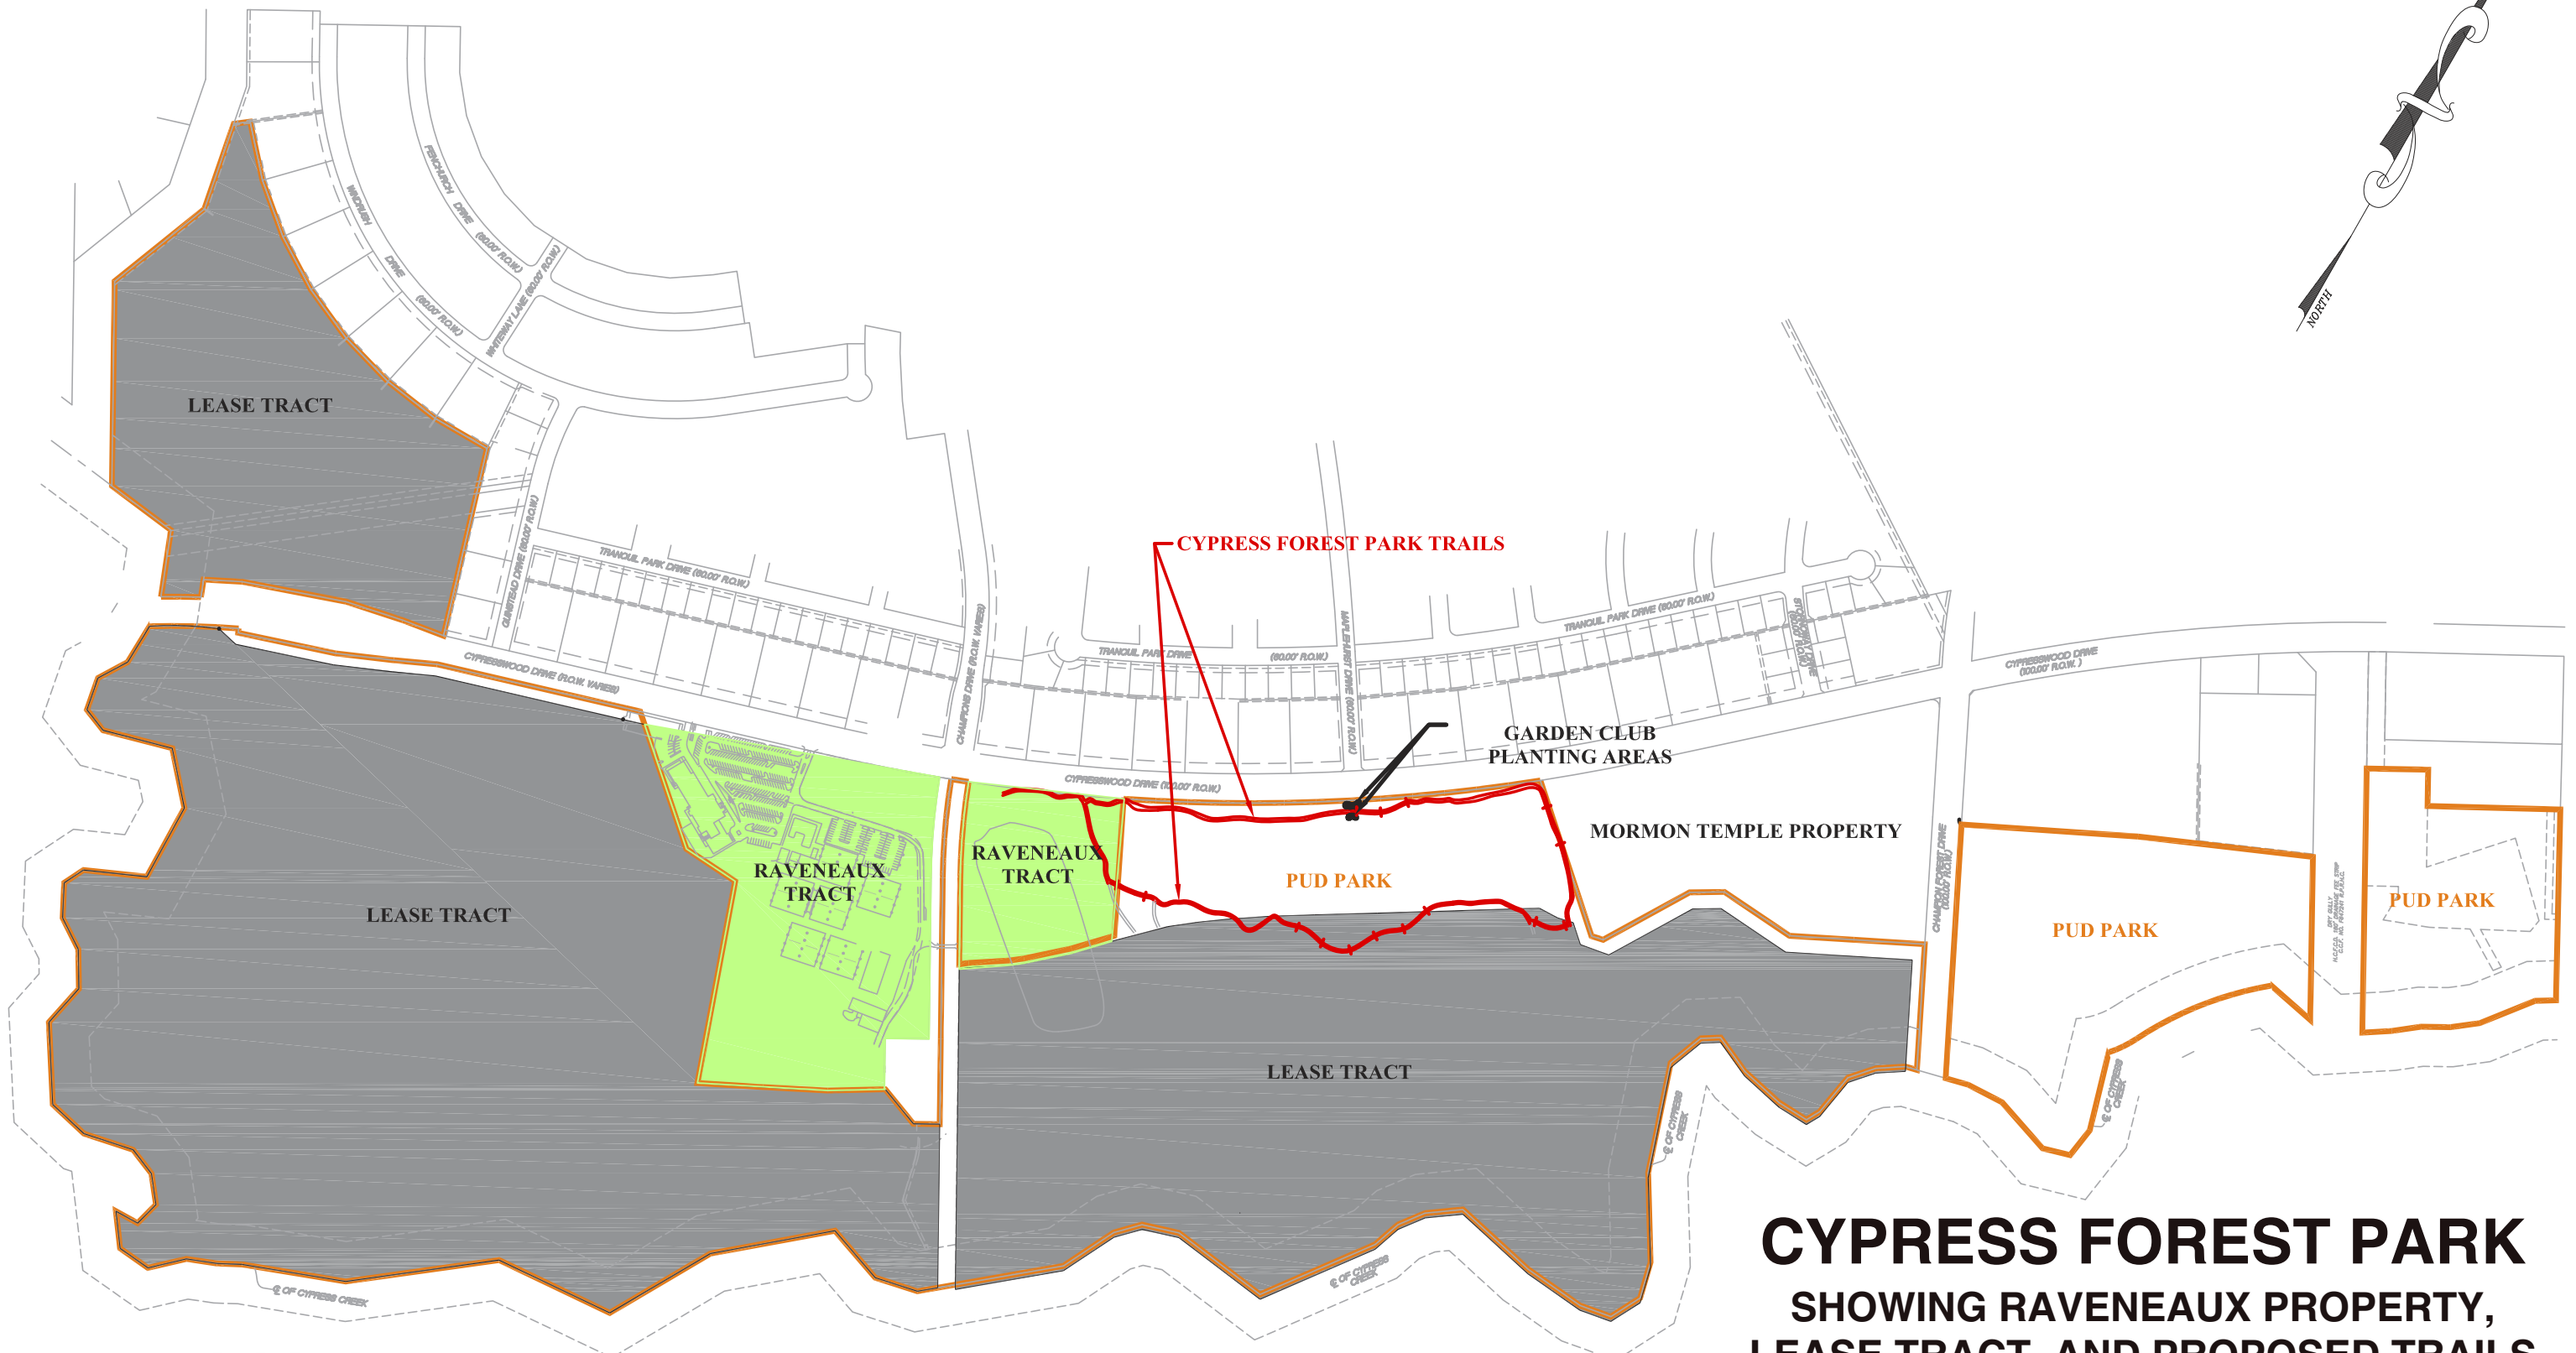

CYPRESS FOREST PUBLIC UTILITY DISTRICT

CYPRESS FOREST PARK SHOWING RAVENEAU PROPERTY, LEASE TRACT, AND PROPOSED TRAILS

APRIL 2012 (REV. 2017-02-21)
NOT TO SCALE