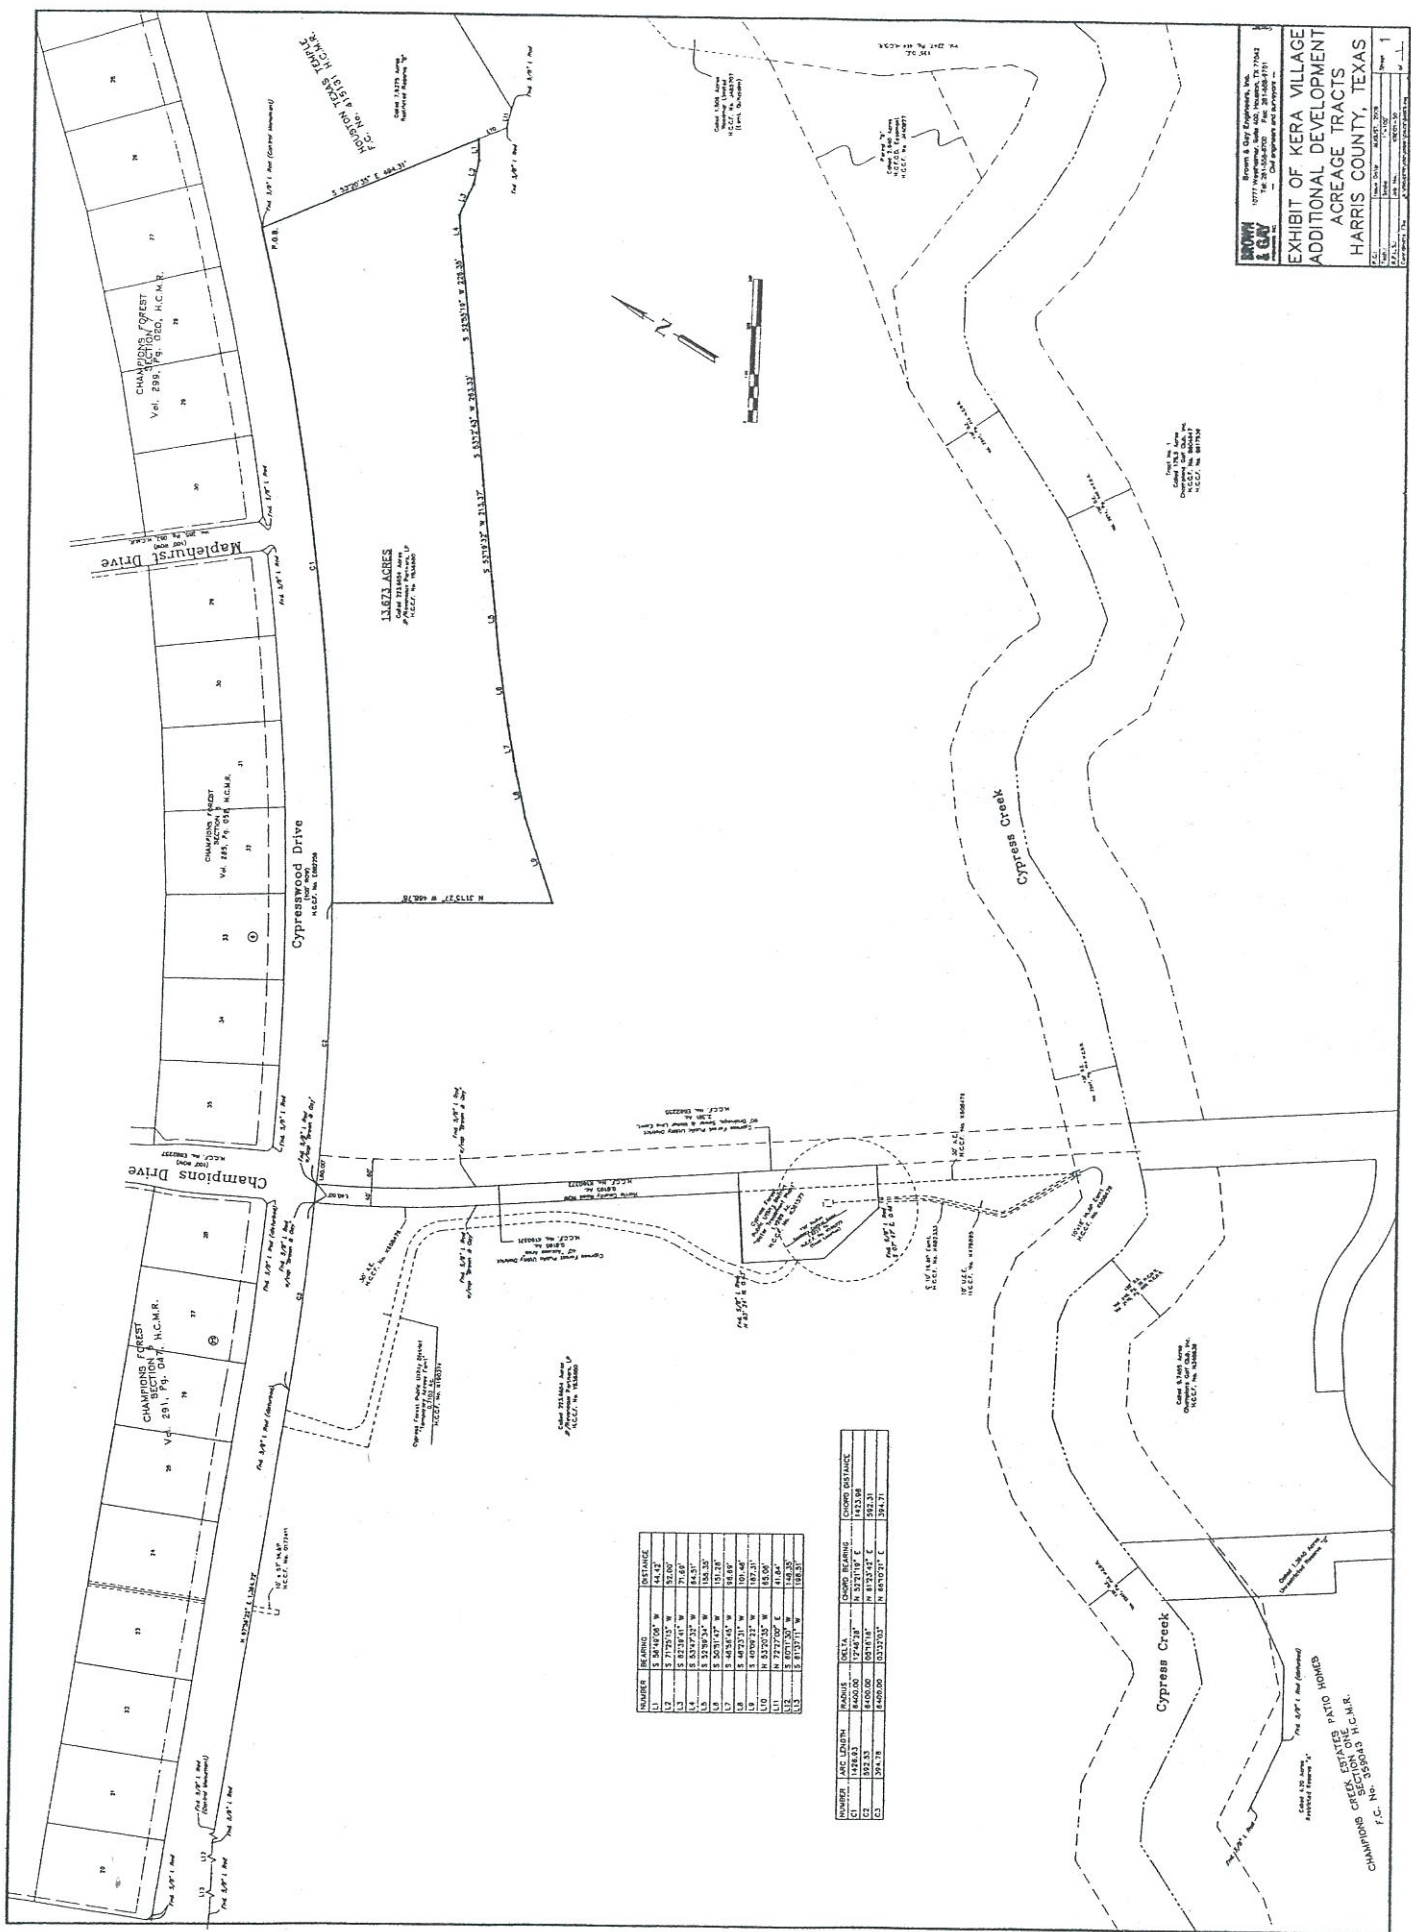

NUMBER	ARC LENGTH	RADIUS	DELTA	CHORD BEARING	CHORD DISTANCE
C1	155.33'	1450.00'	15.7171° E	N 32°11'00" E	1453.98'
C2	294.78'	1450.00'	32.1370° E	N 64°22'00" E	2847.21'

CHAMPIONS CREEK ESTABLISHED PATIO HOLES
CHAMPIONS CREEK ESTABLISHED PATIO HOLES
F.C. No. 338493 H.C.M.R.