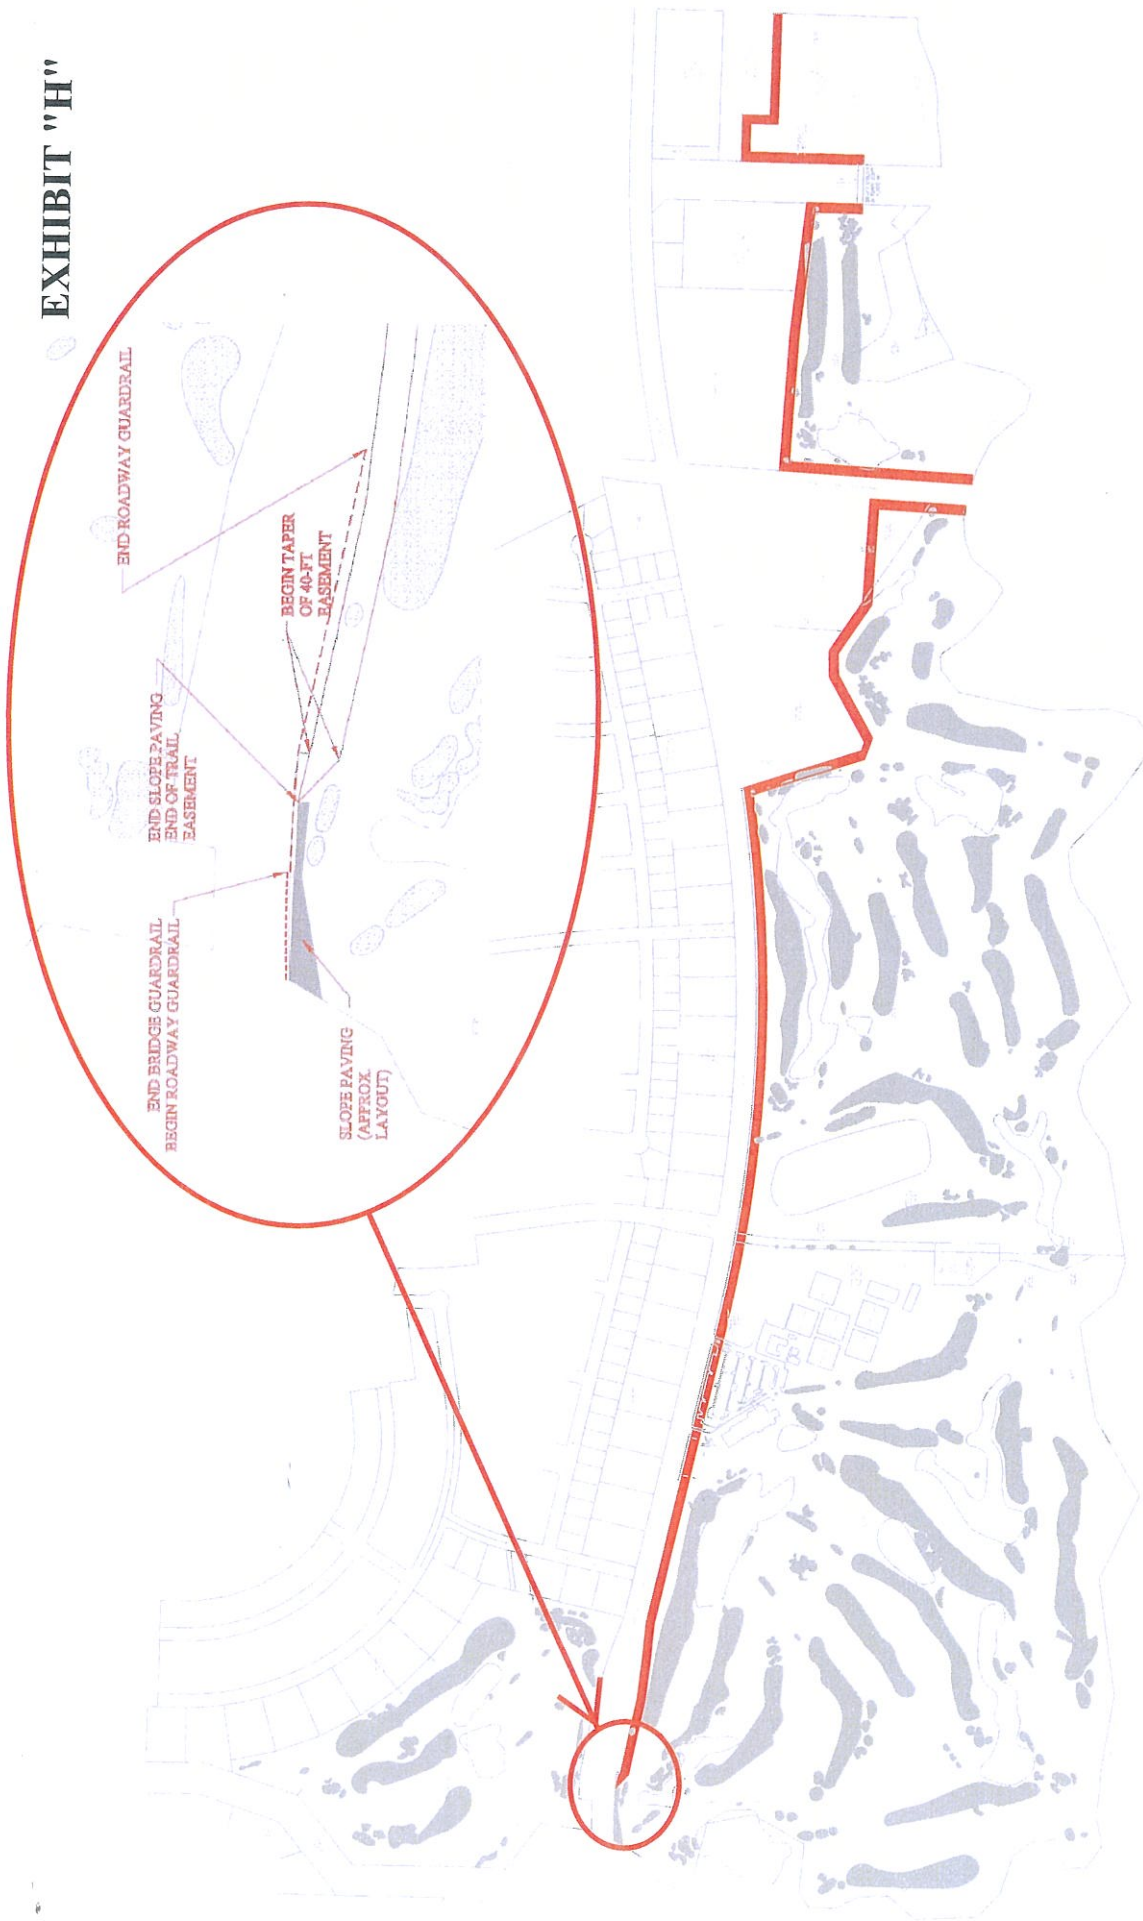

Exhibit "H"
(Map of Trail Property)

EXHIBIT "H"

**CYPRESS FOREST PUD TRAIL EASEMENT WITHIN THE
RAVENEUX GOLF COURSE (40-FT BUFFER)
APPROX. 9.39 ACRES**

Exhibit "I"
(Trail Easement)